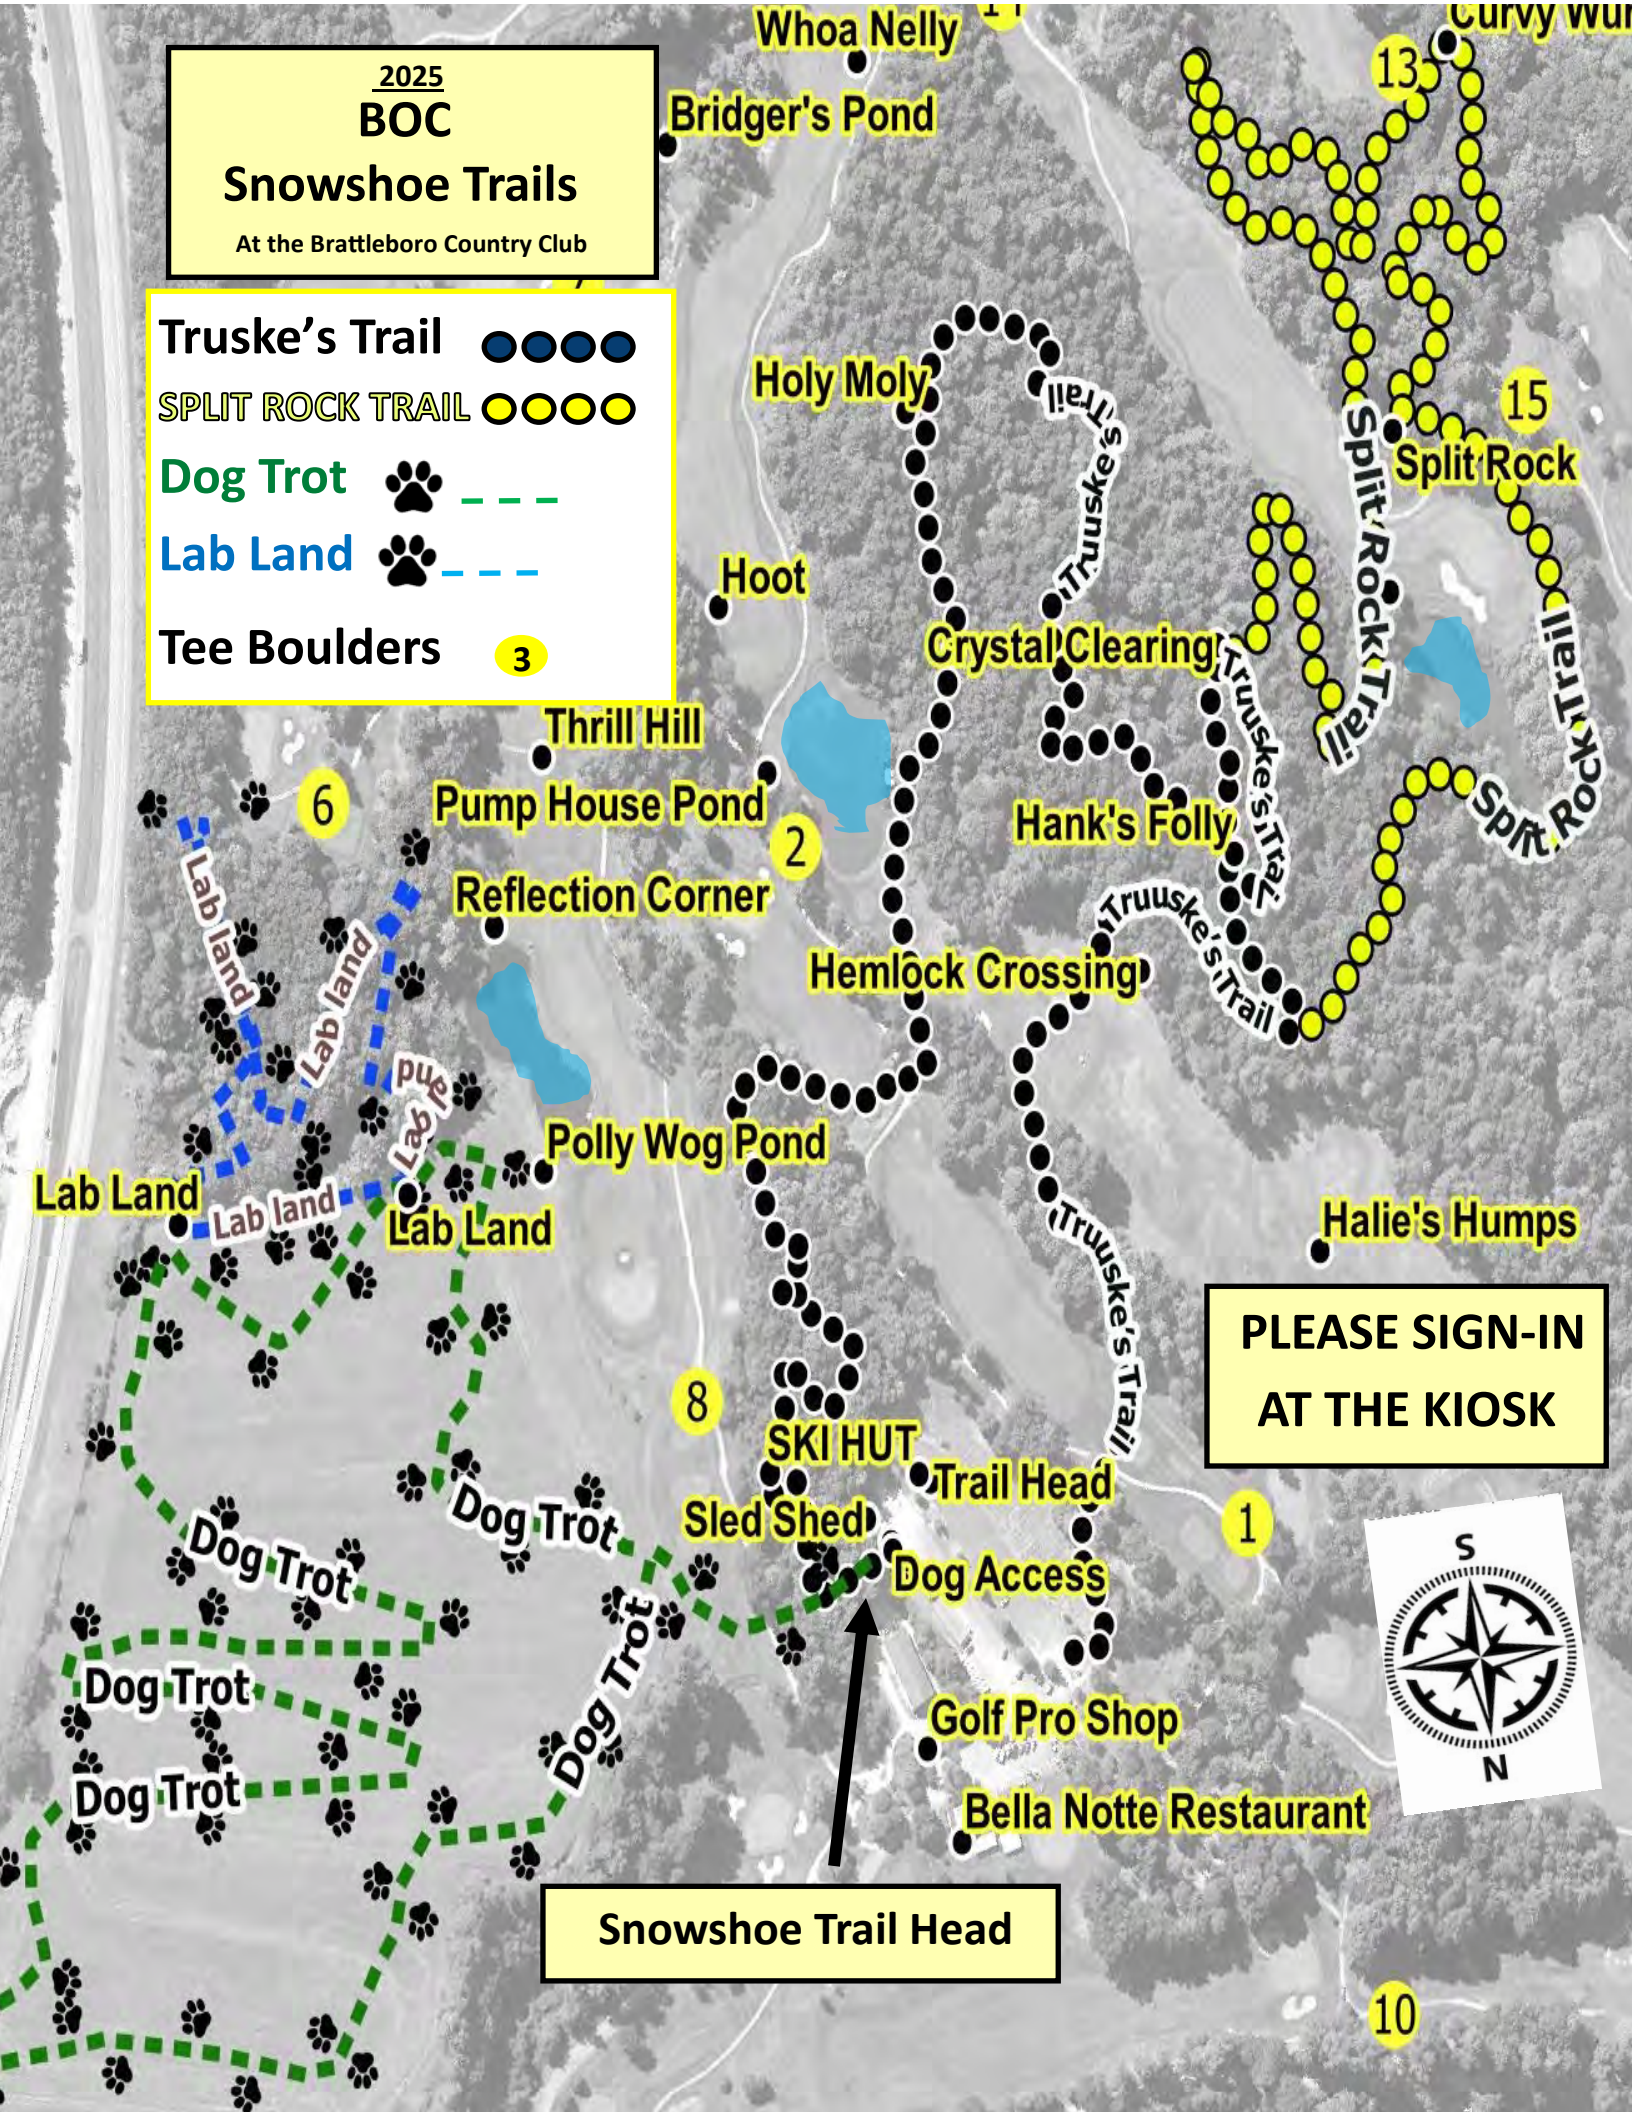

**2025
BOC
Snowshoe Trails**
At the Brattleboro Country Club

- Truske's Trail** ●●●●
- SPLIT ROCK TRAIL** ○○○○
- Dog Trot** 🐾 - - - -
- Lab Land** 🐾 - - - -
- Tee Boulders** 3

**PLEASE SIGN-IN
AT THE KIOSK**

Snowshoe Trail Head