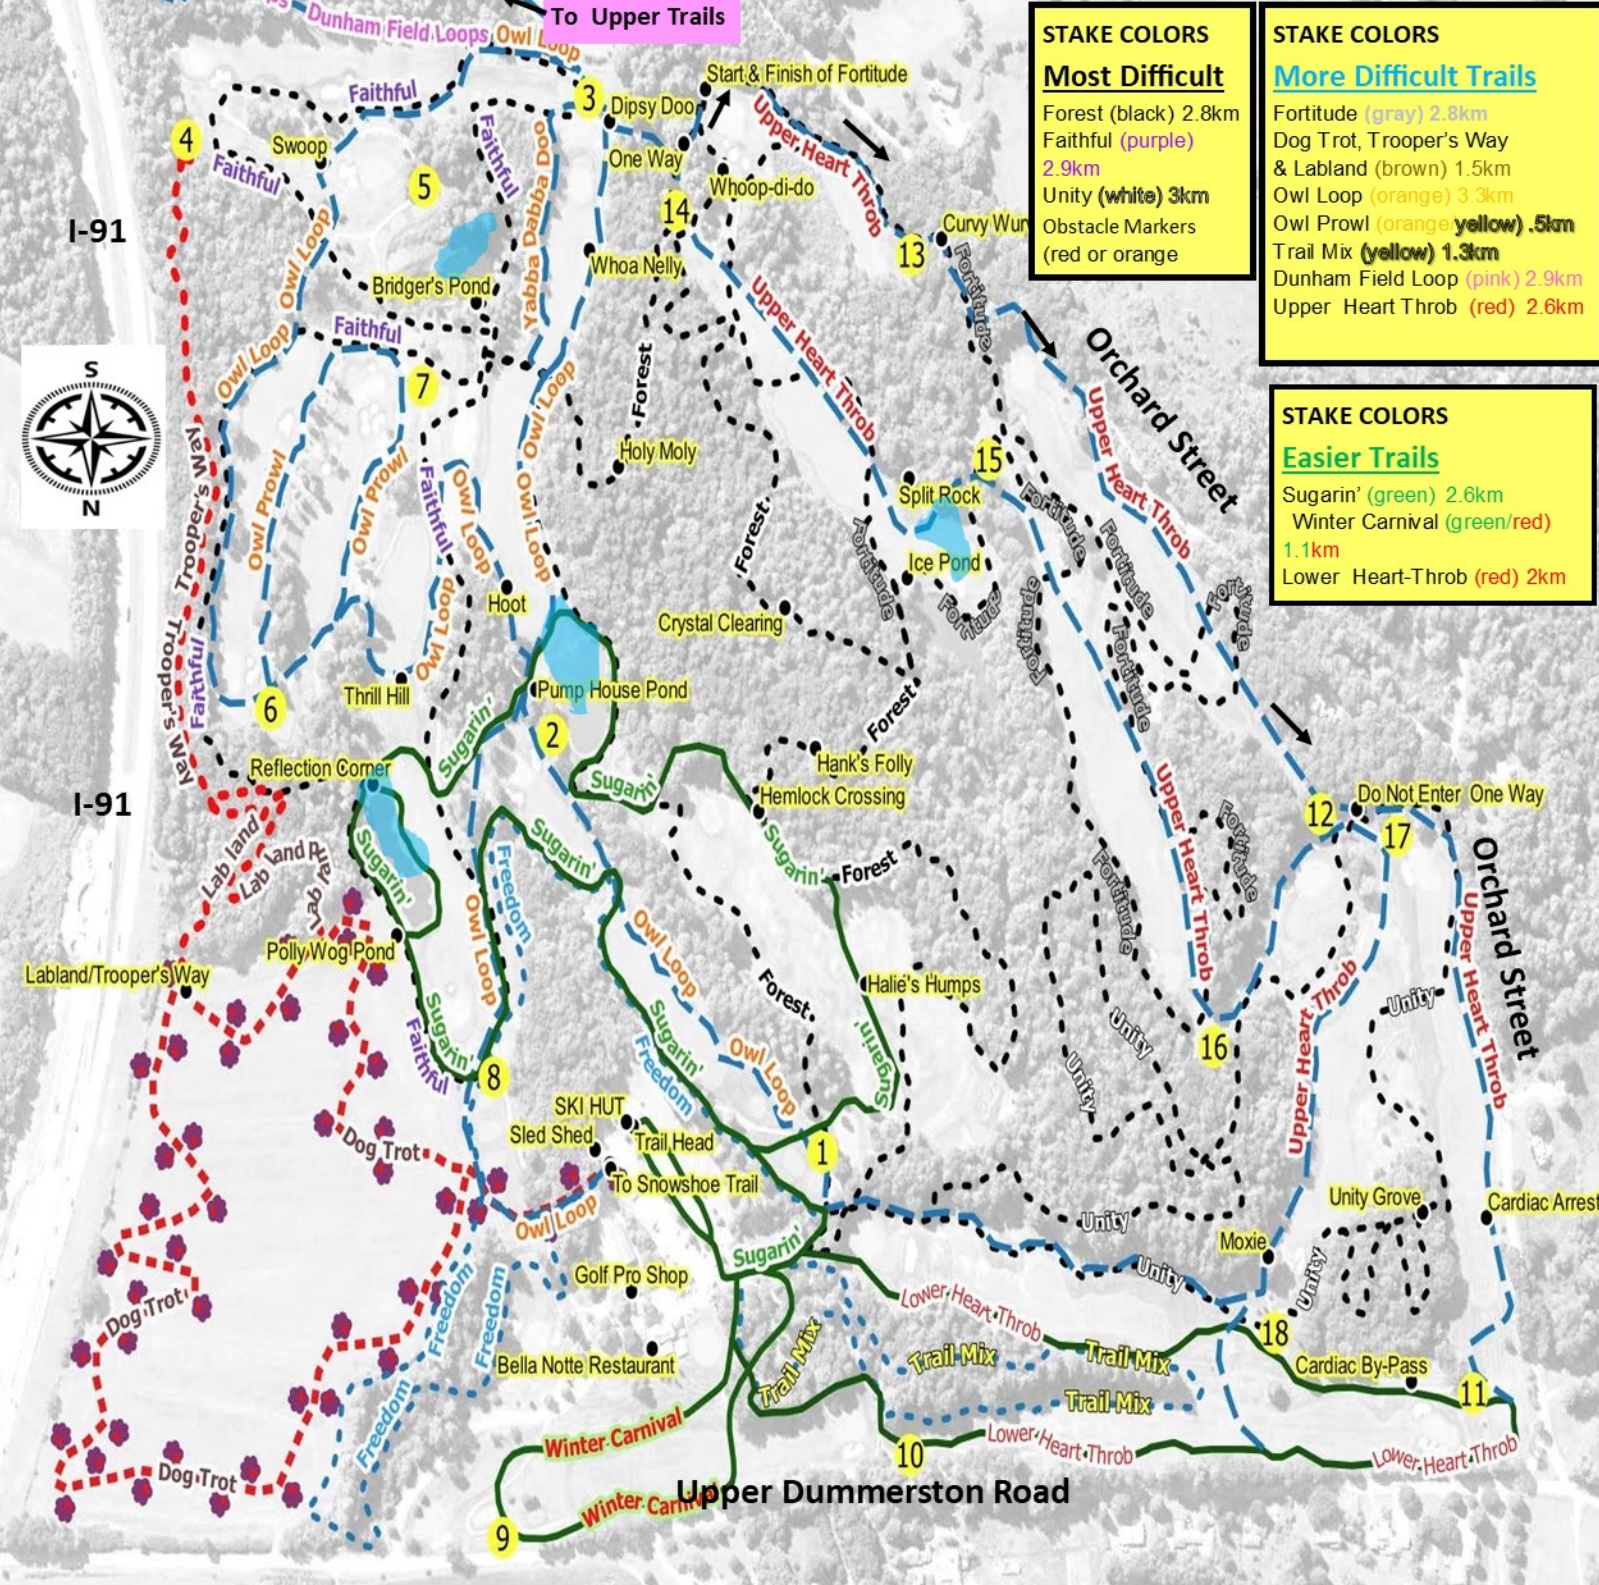

**EASIER** 

**MORE DIFFICULT** 

**MOST DIFFICULT** 

**CLASSIC ONLY** 

**DOG TRAILS** 

PLEASE NO DOGS ON THE GOLF COURSE.

TEE BOULDERS circled #s

**LOWER TRAILS**

[www.facebook.com/bocxc/](https://www.facebook.com/bocxc/)

[www.instagram.com/skiboc/](https://www.instagram.com/skiboc/)

**STAKE COLORS**

**Most Difficult**

Forest (black) 2.8km  
Faithful (purple) 2.9km  
Unity (white) 3km  
Obstacle Markers (red or orange)

**STAKE COLORS**

**More Difficult Trails**

Fortitude (gray) 2.8km  
Dog Trot, Trooper's Way & Labland (brown) 1.5km  
Owl Loop (orange) 3.3km  
Owl Prowl (orange/yellow) .5km  
Trail Mix (yellow) 1.3km  
Dunham Field Loop (pink) 2.9km  
Upper Heart Throb (red) 2.6km

**STAKE COLORS**

**Easier Trails**

Sugarin' (green) 2.6km  
Winter Carnival (green/red) 1.1km  
Lower Heart-Throb (red) 2km