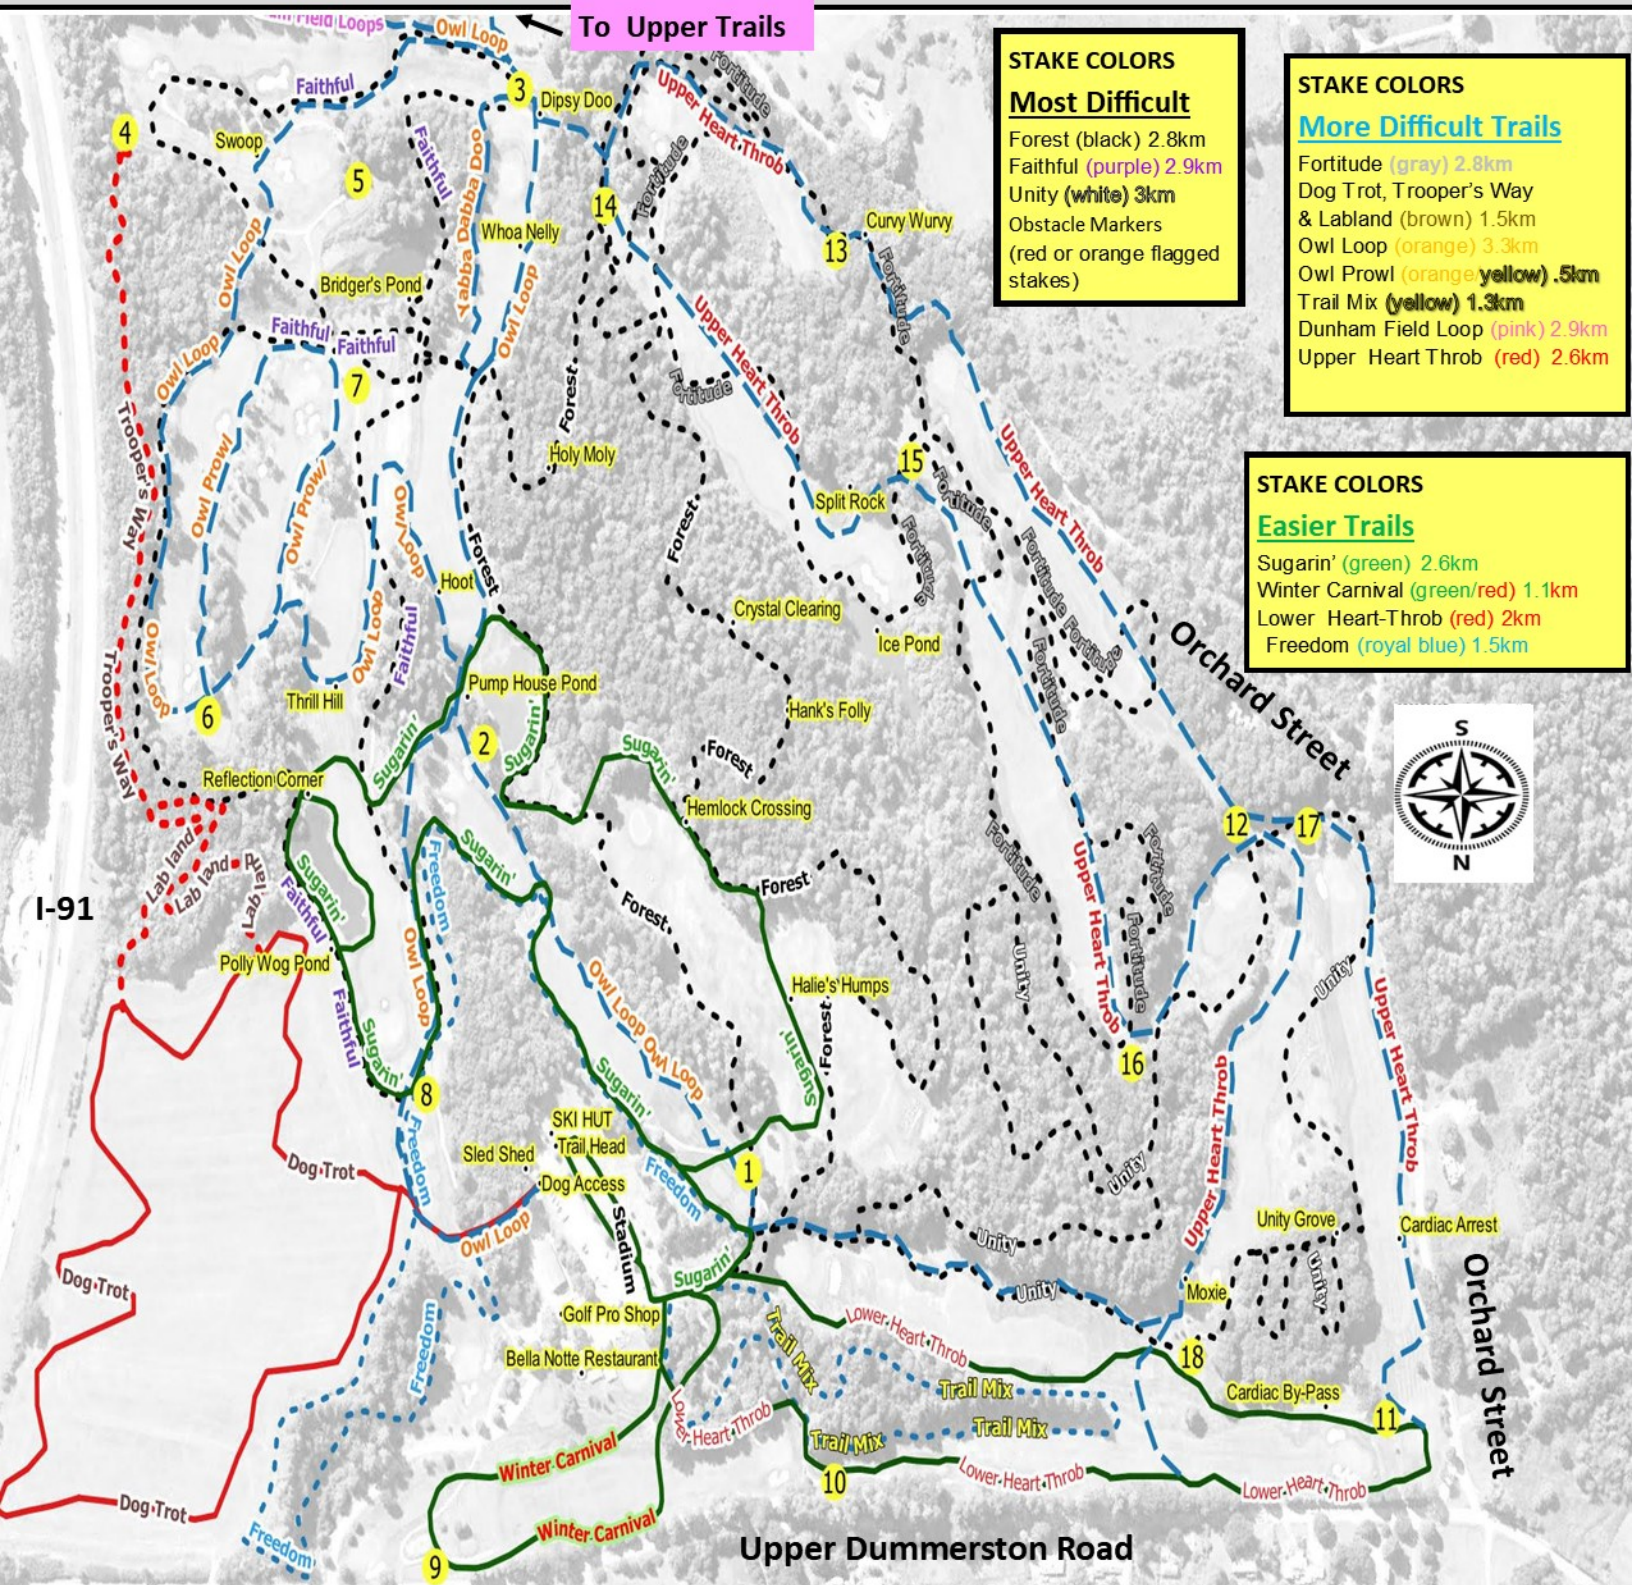

- EASIER ——
- MORE DIFFICULT - - - -
- MOST DIFFICULT · · · · ·
- CLASSIC ONLY ■ ■ ■ ■ ■
- DOG TRAILS ■ ■ ■ ■ ■
- PLEASE NO DOGS ON THE GOLF COURSE.
- TEE BOULDERS circled #s

LOWER TRAILS
Trail Conditions at:
TRAILHUB.ORG

PLEASE SIGN-IN
BEFORE YOU SKI.

2021 BOC SKI HUT
Cross Country Ski Trails
At the Brattleboro Country Club
802-246-7843
www.brattleborooutingclub.org
www.facebook.com/bocxc/
www.instagram.com/skiboc/

STAKE COLORS
Most Difficult
Forest (black) 2.8km
Faithful (purple) 2.9km
Unity (white) 3km
Obstacle Markers (red or orange flagged stakes)

STAKE COLORS
More Difficult Trails
Fortitude (gray) 2.8km
Dog Trot, Trooper's Way & Labland (brown) 1.5km
Owl Loop (orange) 3.3km
Owl Prowl (orange yellow) .5km
Trail Mix (yellow) 1.3km
Dunham Field Loop (pink) 2.9km
Upper Heart Throb (red) 2.6km

STAKE COLORS
Easier Trails
Sugarin' (green) 2.6km
Winter Carnival (green/red) 1.1km
Lower Heart-Throb (red) 2km
Freedom (royal blue) 1.5km

I-91

Upper Dummerston Road